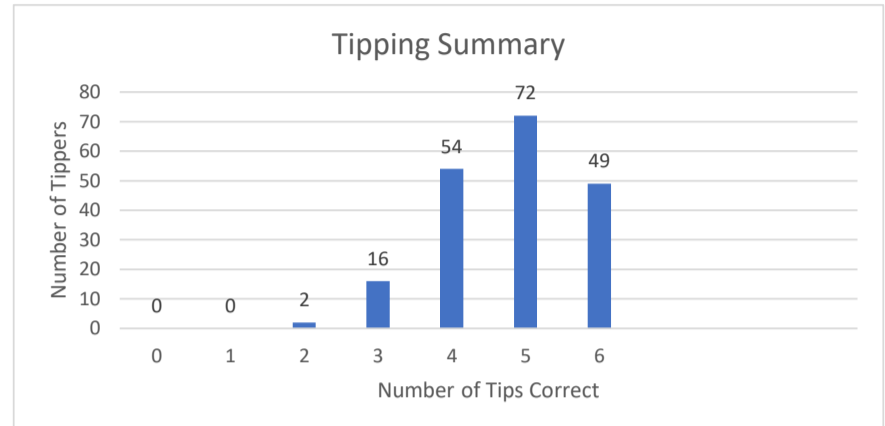

Round 14 tipping stats.		
Tips Entered	160	83%
Average score this week	4.9	
Wild Cards played	1	
Average Wild Card score	-	

AFL Ladder After Round 14		
Team	%	Pts
1 Sydney	150%	48
2 Carlton	110%	36
3 Collingwood	107%	36
4 Essendon	100%	34
5 GWS Giants	114%	32
6 Geelong	109%	32
7 Port Adelaide	109%	32
8 Fremantle	111%	30
9 Western Bulldogs	120%	28
10 Gold Coast	108%	28
11 Melbourne	100%	28
12 Hawthorn	93%	28
13 Brisbane Lions	116%	26
14 St Kilda	92%	20
15 Adelaide	103%	18
16 West Coast	73%	12
17 Richmond	64%	8
18 North Melbourne	62%	4

Match Results AFL Round 14	# of tippers correct
Brisbane Lions 126 d St Kilda 106	156 97.5%
Western Bulldogs 149 d Fremantle 82	97 60.6%
Hawthorn 97 d Richmond 49	93 58.1%
Sydney 109 d Adelaide 67	153 95.6%
Collingwood 119 d North Melbourne 118	157 98.1%
GWS Giants 73 d Port Adelaide 51	133 83.1%

Quarter Tipping Ranking - Quarter 3			
	Tips OK	Hit Rate	Game 1 Pts diff
1 Kathy Wright	12	86%	84
2 Barbara Stewart	12	86%	212
3 Callan Dahmes	12	86%	382
4 Nicole Hayes	12	86%	382
5 Tony Young	11	79%	64
6 Kaye Martindill	11	79%	67
7 Nick Whelan	11	79%	79
8 Steven Maloney	11	79%	82
9 Callum Rawson	11	79%	84
10 Nick Murnane	11	79%	85
11 Shaun Heather	11	79%	92
12 Brian Fleming	11	79%	106
13 Aidan Donovan	11	79%	129
14 Felicity Walsh	11	79%	228
15 Rori Barwick	11	79%	246
16 Glenn Wheeler	11	79%	282
17 Jack Curtis	11	79%	382
18 Tristan Barnett	11	79%	382
19 Zac Owens	10	71%	57
20 Nicole Lansky	10	71%	62

Supporters' Summary		
Team Followed	Backed	Ducked
Brisbane Lions	5	-
St Kilda	1	11
Western Bulldogs	4	2
Fremantle	-	-
Richmond	10	4
Hawthorn	18	2
Adelaide	-	-
Sydney	6	-
North Melbourne	-	10
Collingwood	17	-
GWS Giants	-	-
Port Adelaide	-	1

Regional Challenge		
Region	Num	Hit Rate
South	111	60.4%
North	77	59.8%

Gender Challenge		
Gender	Num	Hit Rate
Male	134	60.1%
Female	57	59.7%

Supporter's Challenge		
Team	Num	Hit Rate
Western Bulldogs	6	62.1%
Essendon	13	61.9%
Adelaide	2	61.3%
Collingwood	23	61.1%
Carlton	27	60.7%
Sydney	7	60.4%
Brisbane Lions	8	60.3%
North Melbourne	12	59.9%
Hawthorn	23	59.8%
Geelong	14	59.4%
St Kilda	13	59.4%
Melbourne	11	59.2%
(none)	12	58.5%
Richmond	16	58.3%
West Coast	3	58.3%
Port Adelaide	1	57.5%
Fremantle	1	53.3%

Hot Tip Summary		
	Survivors	147
	Dropouts	45
Team	Count	In Hand
Adelaide	-	147
Brisbane Lions	-	147
Carlton	-	147
Collingwood	124 ✓	23
Essendon	-	147
Fremantle	2 ✗	147
Geelong	-	147
Gold Coast	-	147
GWS Giants	-	147
Hawthorn	8 ✓	139
Melbourne	-	147
North Melbourne	-	147
Port Adelaide	7 ✗	147
Richmond	-	147
St Kilda	1 ✗	147
Sydney	15 ✓	132
West Coast	-	147
Western Bulldogs	-	147